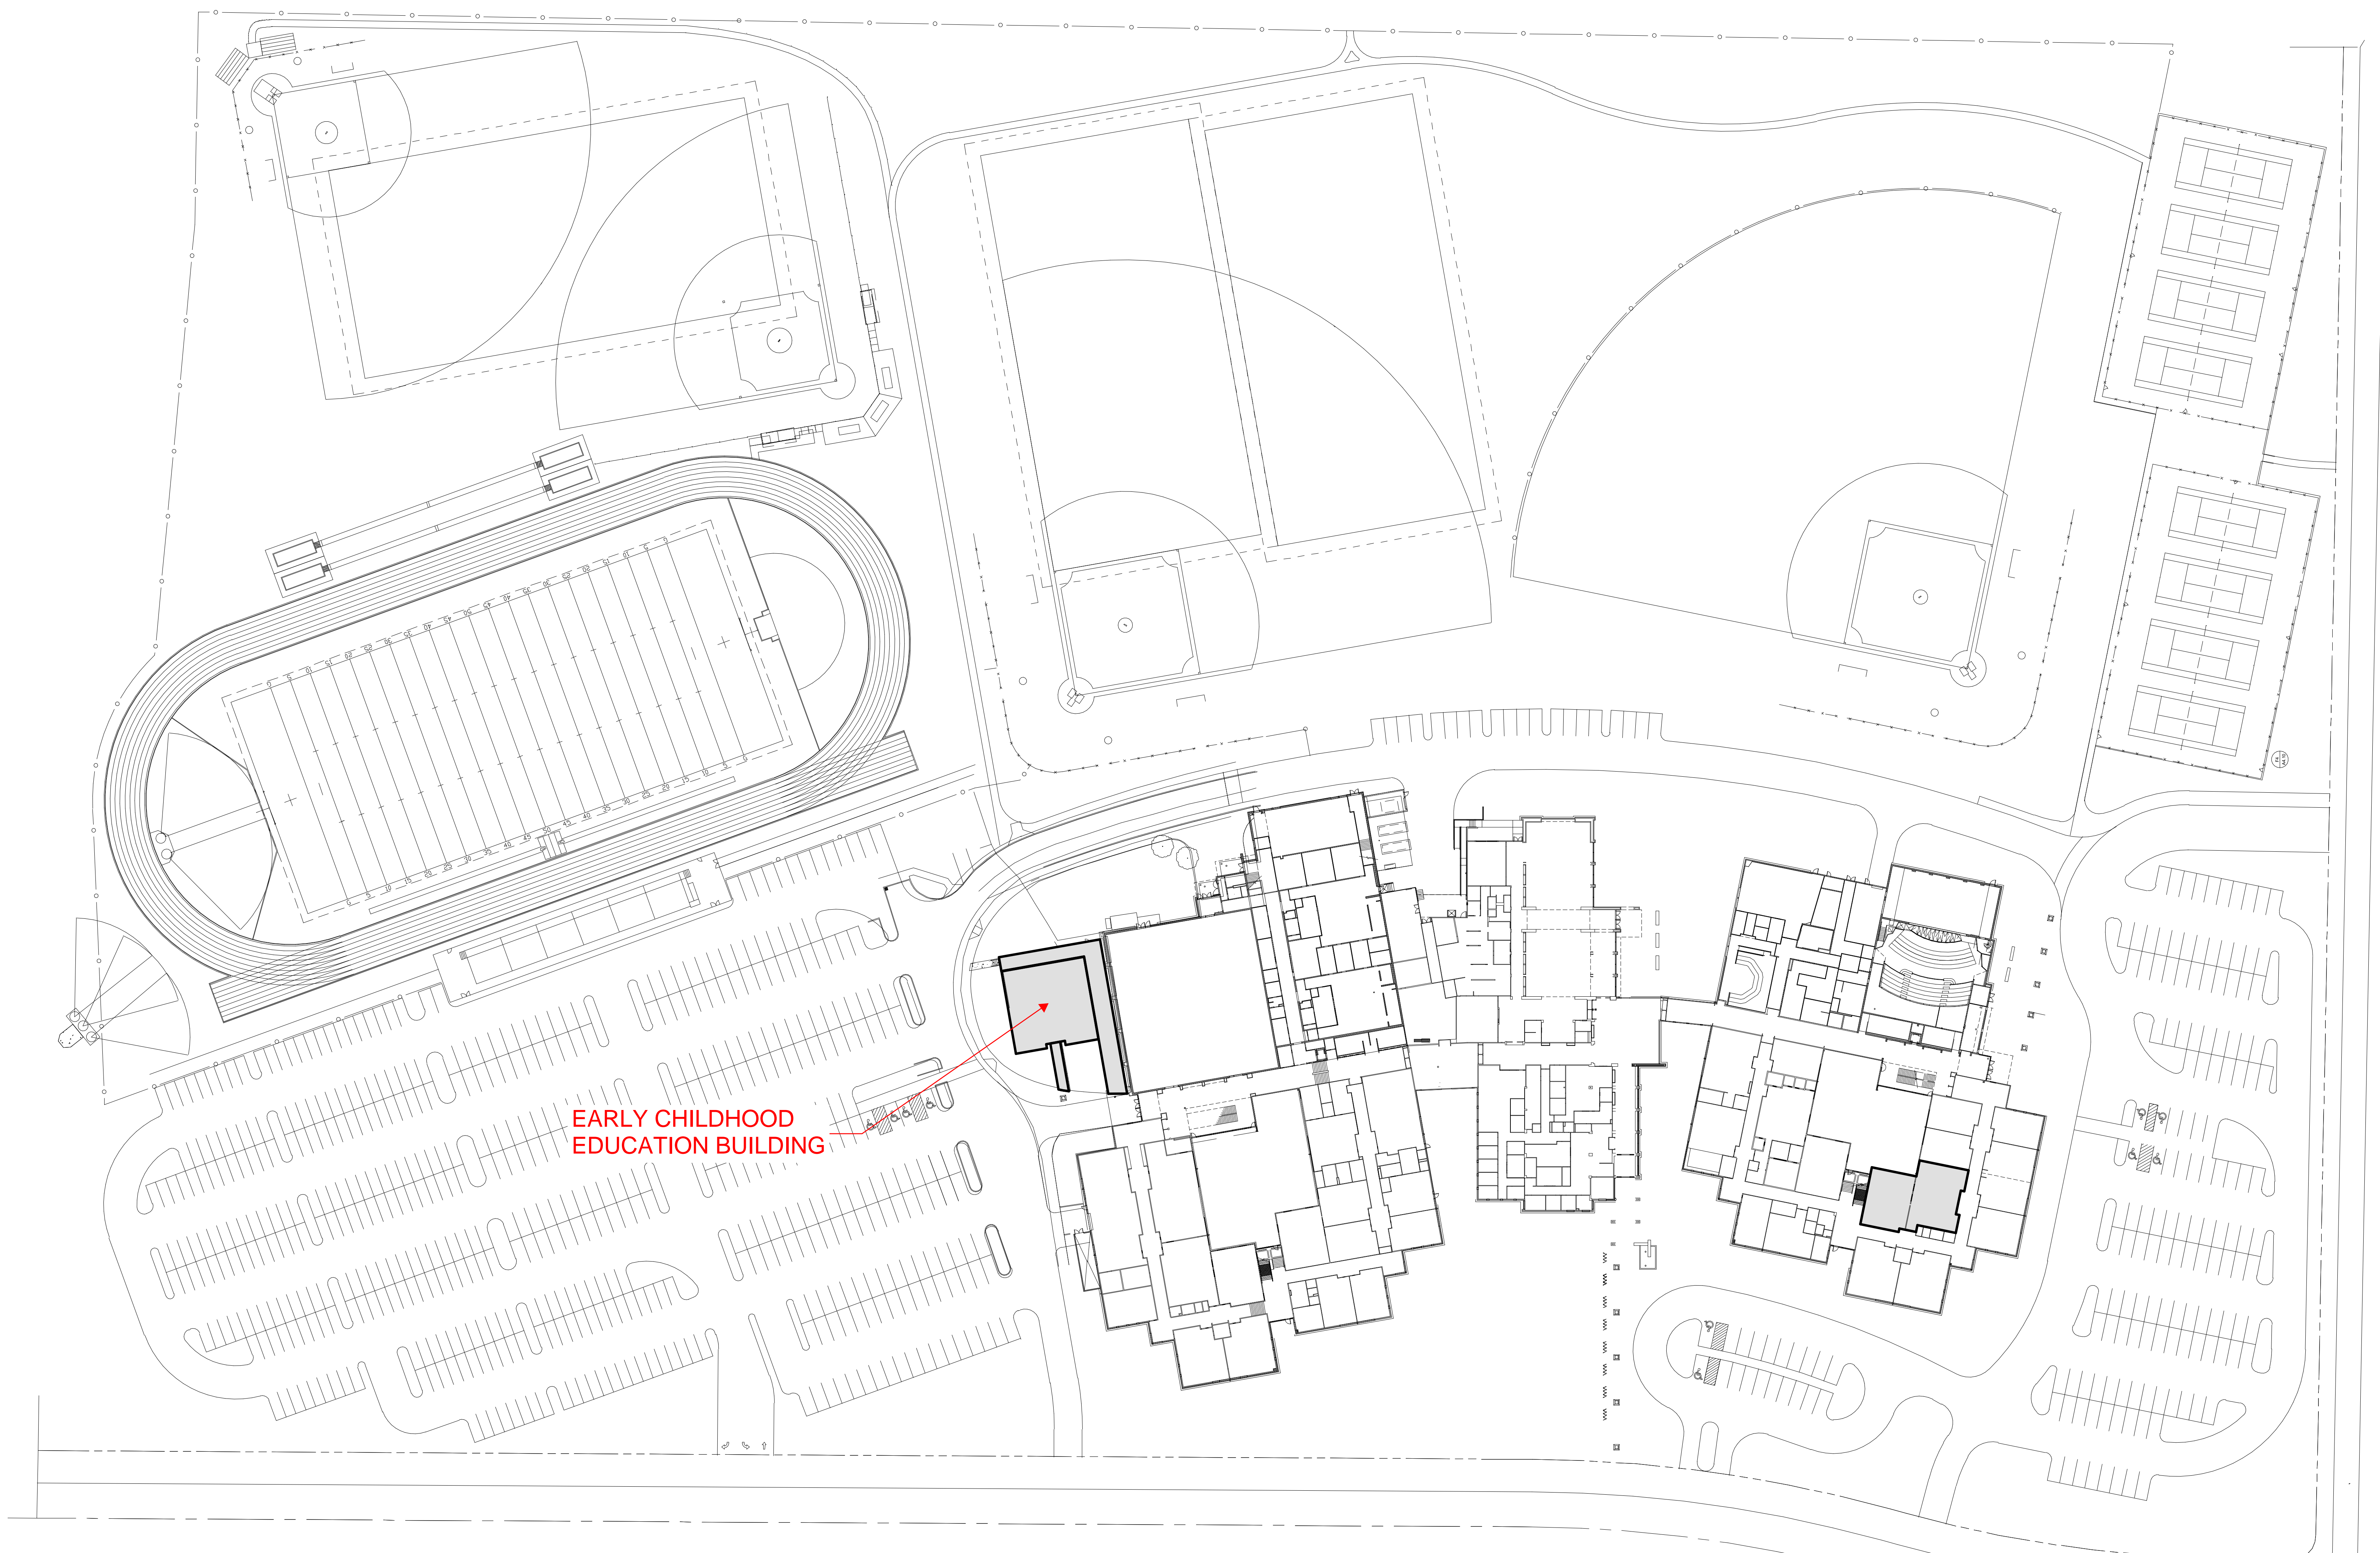

CENTURY HIGH SCHOOL
EARLY CHILDHOOD EDUCATION

1 2 3 4 5 6 7 8 9

A
B
C
D
E
F
G
H
J
K

EARLY CHILDHOOD
EDUCATION BUILDING

DRAWING REVISIONS

LAND USE

CENTURY HIGH SCHOOL CTE

HILLSBORO SCHOOL DISTRICT

Drawing Title: SITE PLAN

Date: 9/21/2018 Drawn By: Author

Revised: Project No. 17.52P

Stamp Sheet No.

A1.0

K1 SITE PLAN
1" = 50'-0" @ FULL SIZE
0 1' 2' 4'

11/1/2018 11:46:38 AM