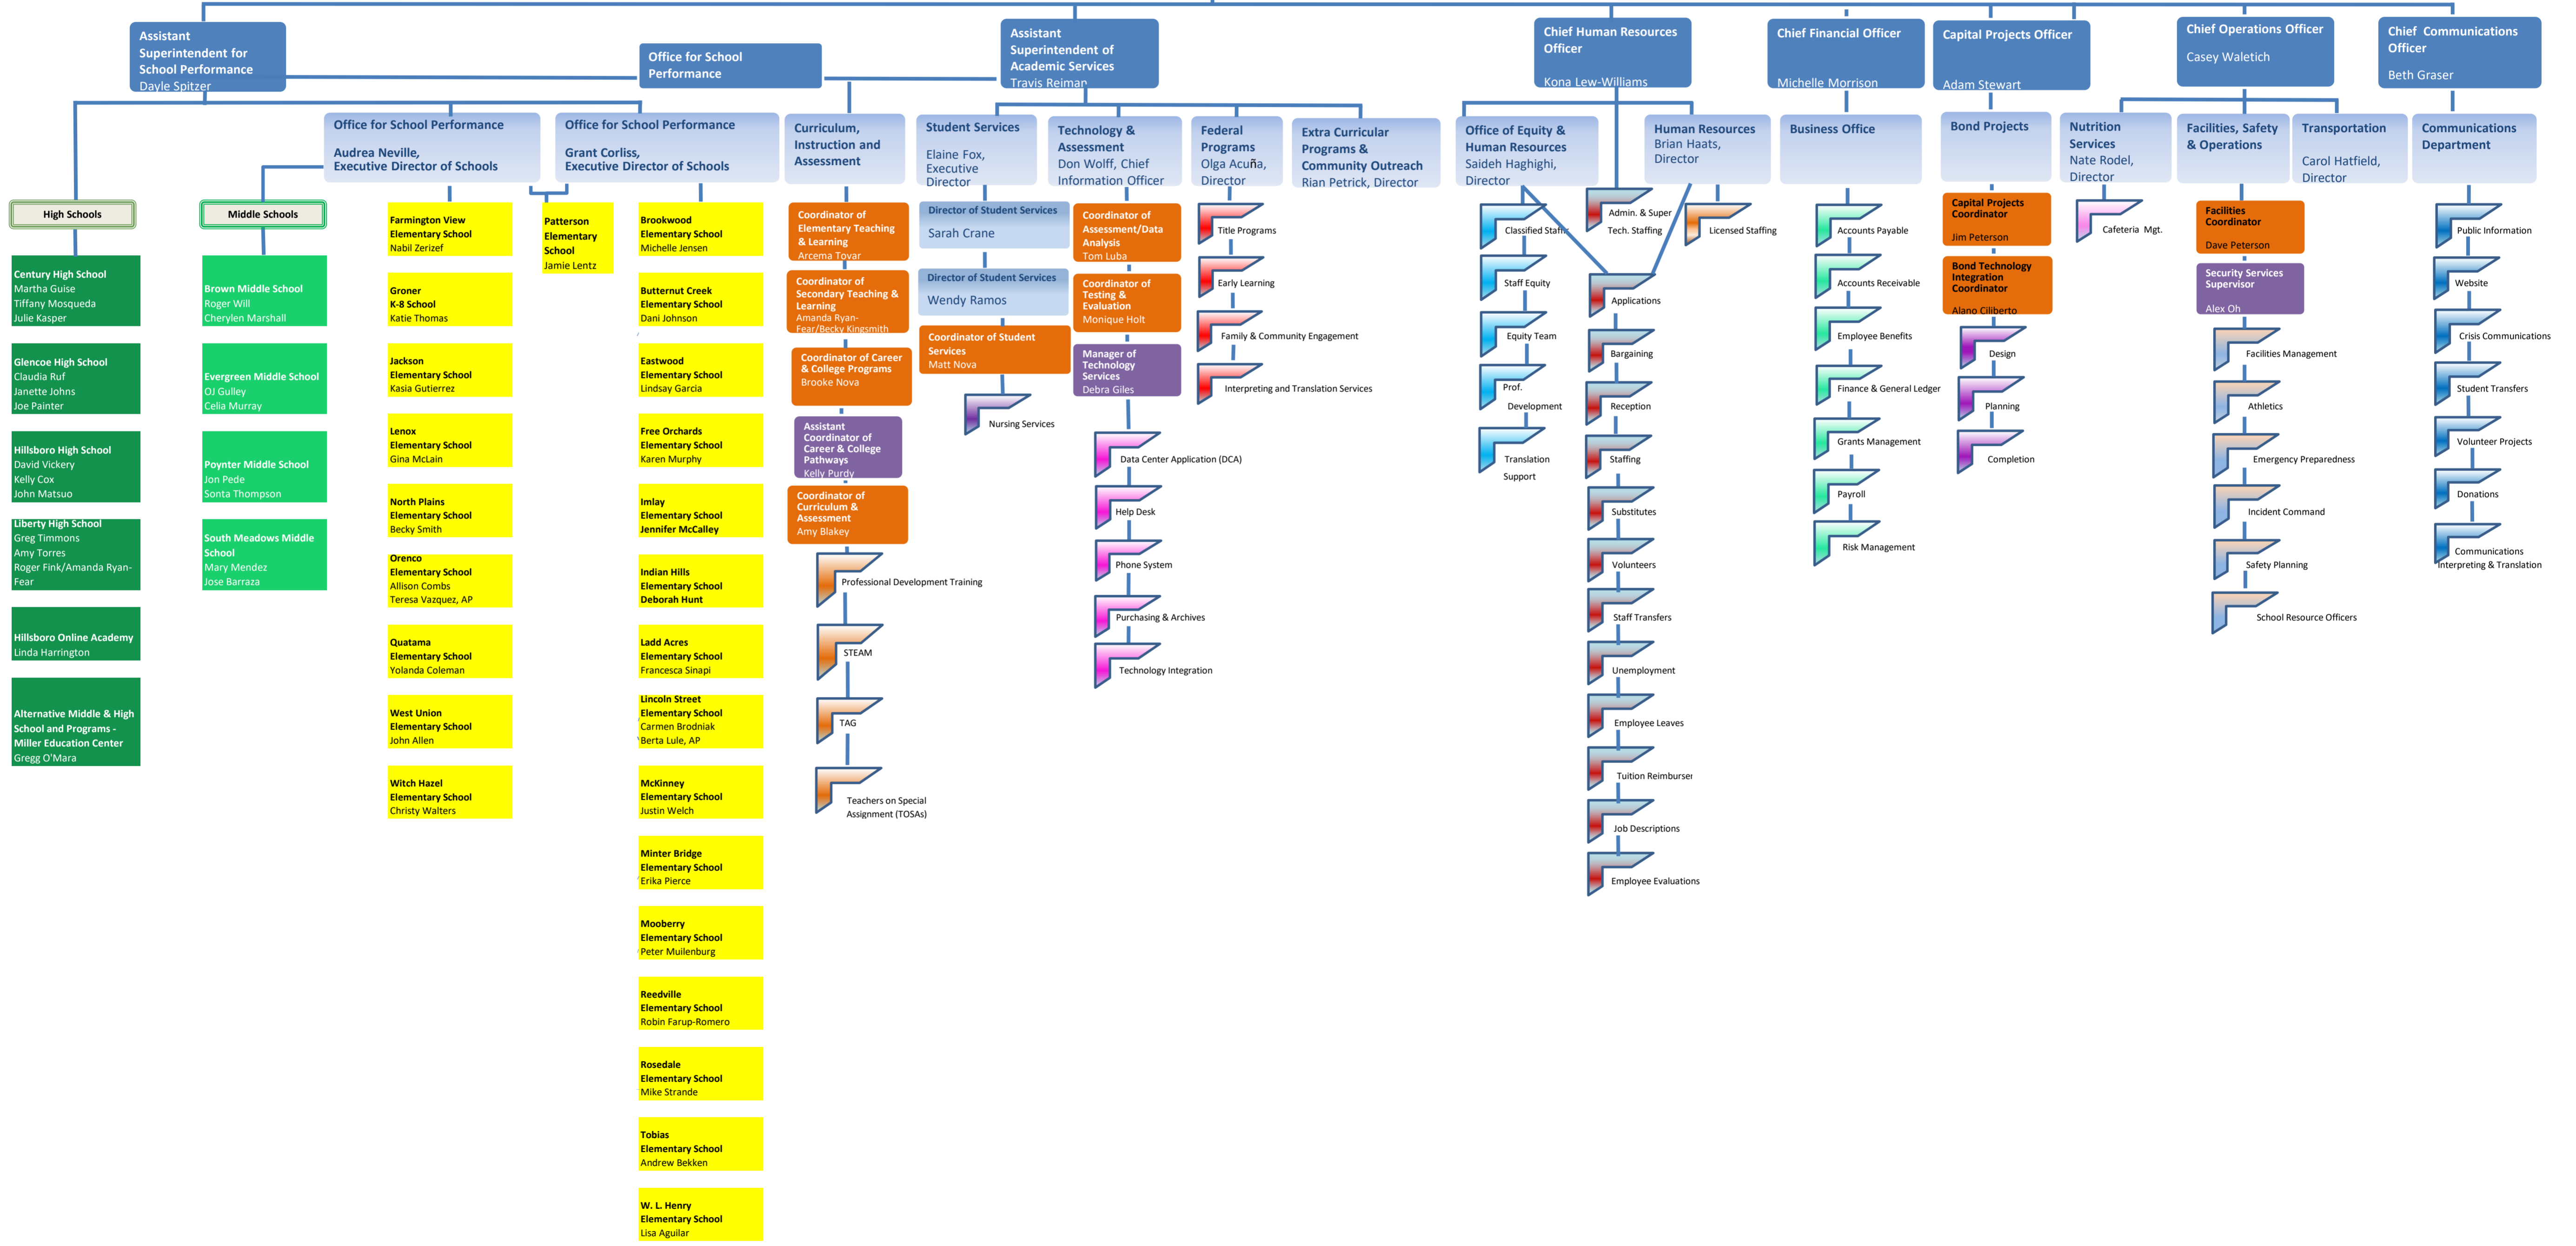

**HILLSBORO SCHOOL DISTRICT
ORGANIZATIONAL CHART
2018-2019**

School Board
Lisa Allen-Chair
Erika Lopez-Vice Chair
Martin Granum
Yadira Martinez
Jaci Spross
Kim Strelchun
Mark Watson

Superintendent
Mike Scott

Cabinet

Please note, this chart is not exhaustive; it is meant to provide a broad overview of the District's accountability structure, major functions, and administrative staff.