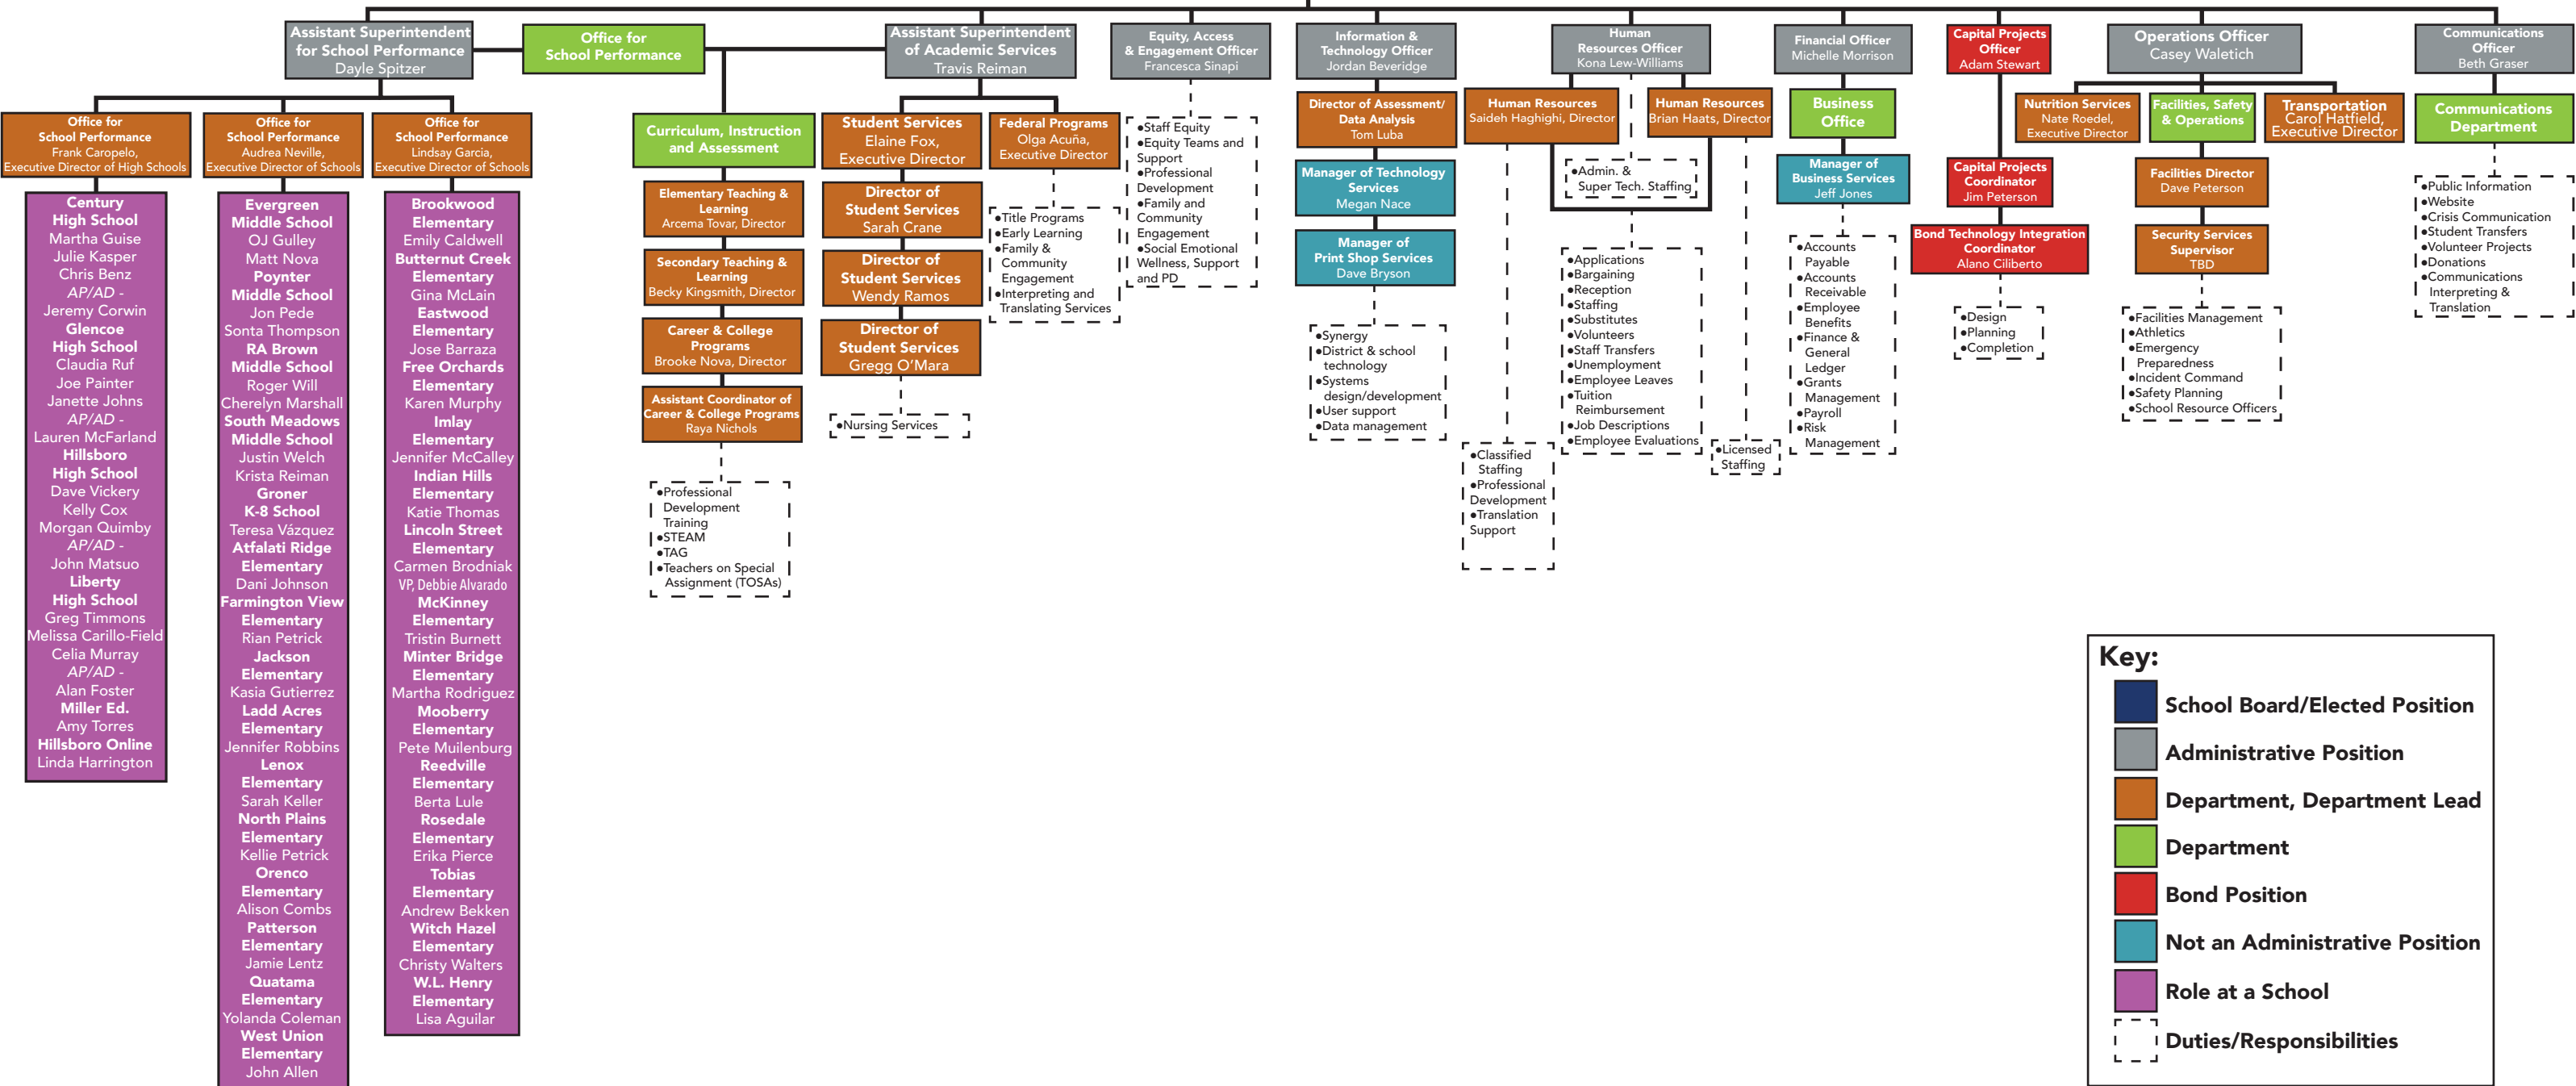

**Hillsboro School District
Organizational Chart
2021-22**

Community/School Board
Mark Watson, Chair
Nancy Thomas, Vice Chair
Lisa Allen
See Eun Kim
Erika Lopez
Yadira Martinez
Monique Ward
Student Representatives to the Board
Michelle Chen
Ceph Tronco
Kaylee Vazquez Burgos

Superintendent
Mike Scott

Cabinet

Key:

- School Board/Elected Position
- Administrative Position
- Department, Department Lead
- Department
- Bond Position
- Not an Administrative Position
- Role at a School
- Duties/Responsibilities