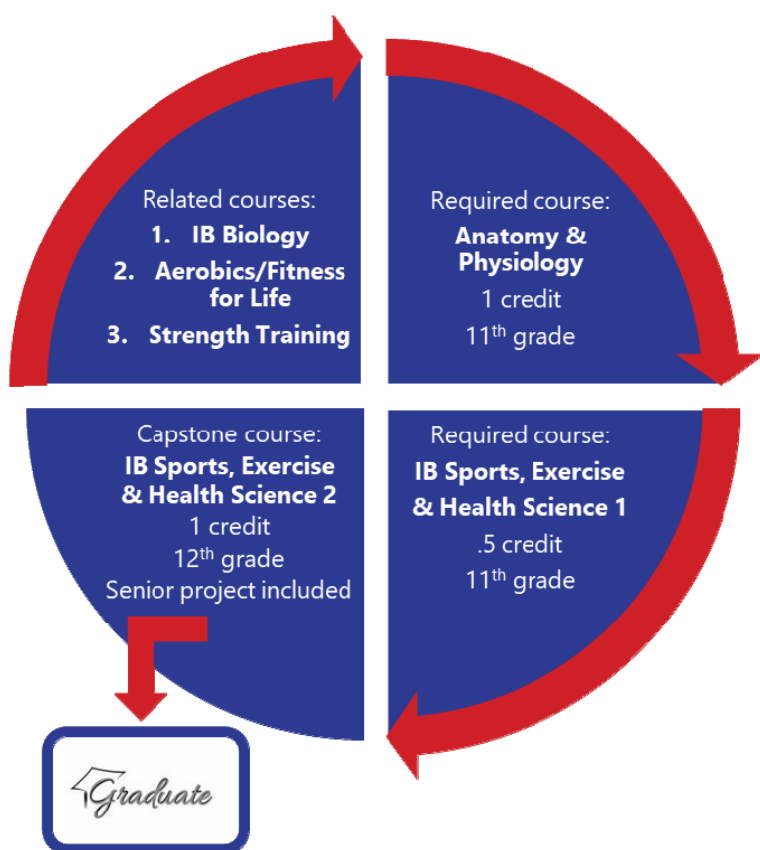

HILLSBORO HIGH SCHOOL SPORTS, EXERCISE & HEALTH SCIENCE

INSTRUCTOR:
STACEY HUTCHINSON
hutchist@hsd.k12.or.us

For students interested in:

- Healthcare & services
- Veterinary medicine
- Sports medicine
- Anatomy & physiology
- Kinesiology
- Exercise science

SEQUENCE OF COURSES

Please refer to HSD course catalog for more information

PATHWAY TEACHES

STUDENTS TO:

- Understand the human body through lab-based study and dissections
- Apply scientific principles and critically analyze human performance
- Understand and apply ethics to medical studies
- Understand principles of anatomy and physiology, biomechanics, psychology and nutrition
- Research
- Find a job successfully

CAREER POSSIBILITIES & SALARY RANGES

• Nurse	\$54,267- \$97,178
• Physician	\$144,768- \$187,200
• Physician Assistant	\$52,152- \$63,814
• Veterinarian	\$66,872- \$77,272
• Athletic Trainer	\$36,867- \$53,646
• Physical Therapist	\$72,509- \$96,782
• Health Educator	\$46,654- \$78,291